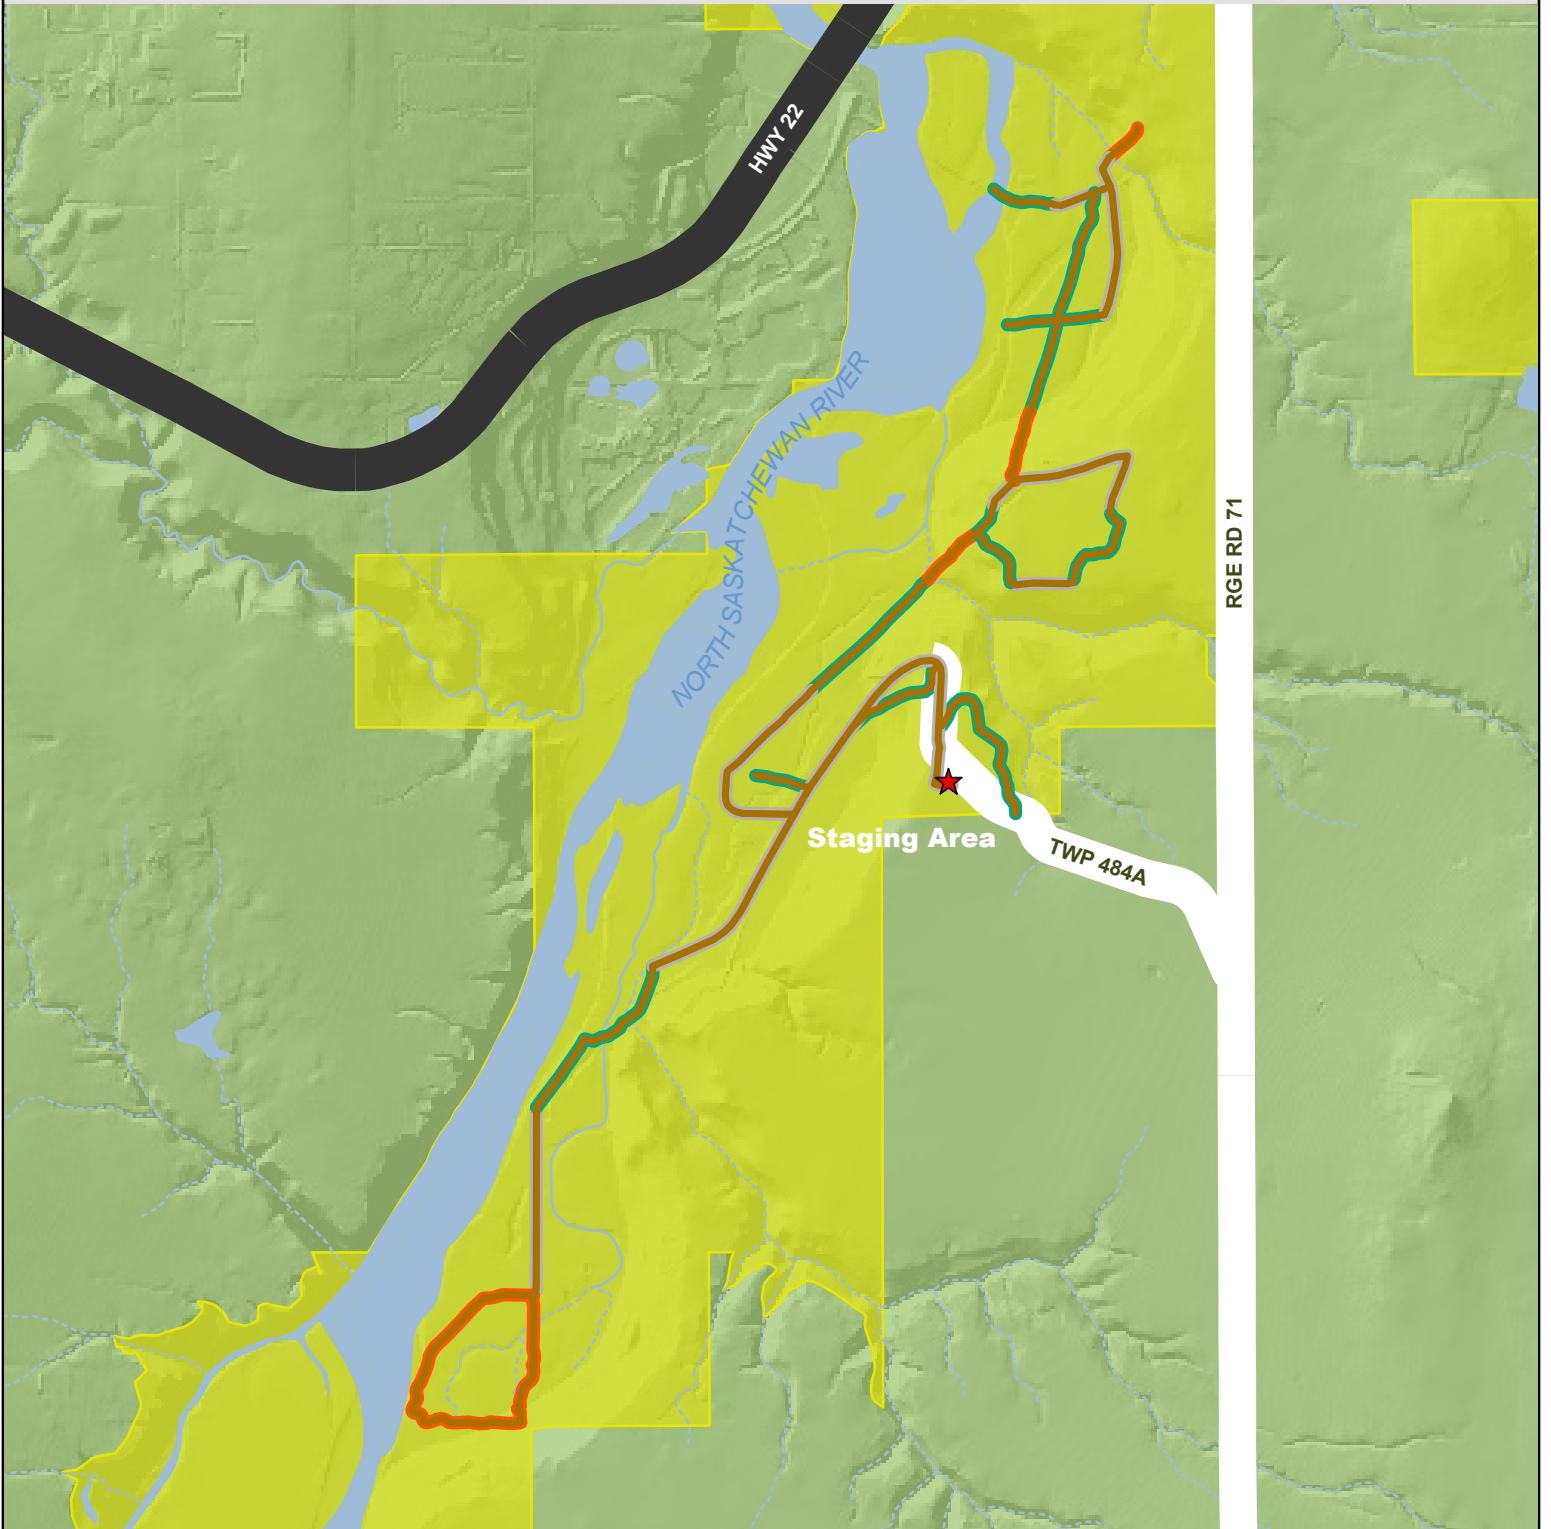

ATV Trails East

(7125 TWP RD 484A)

LEGEND

- Trails
- Intermediate
- Family-friendly
- Family-friendly Road Trail
- Difficulty
- Blue Rapids Provincial Recreation Area
- Roads
- Lease Roads