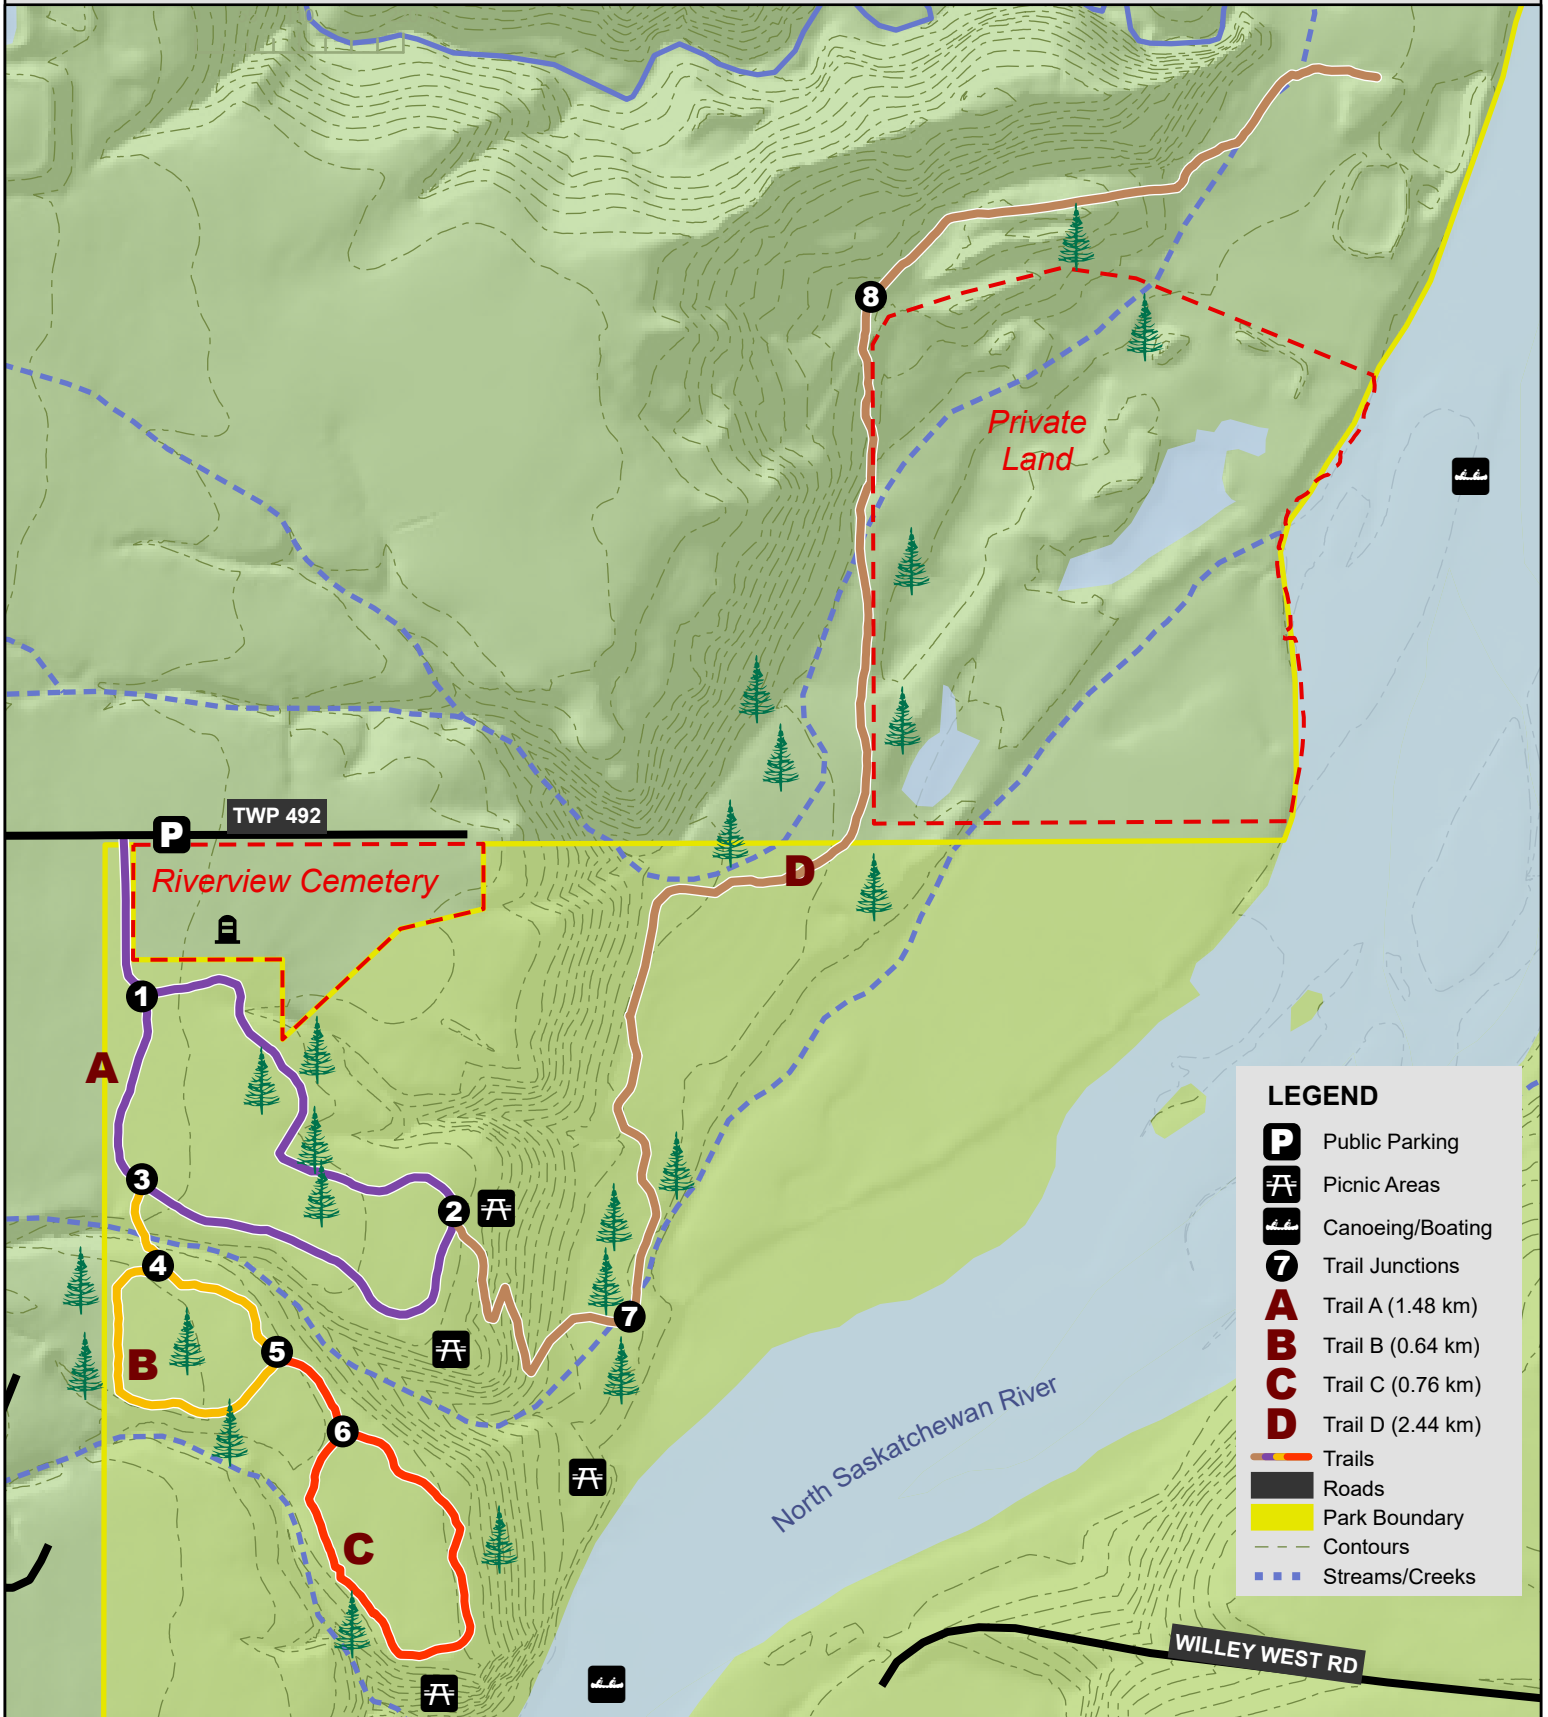

Rotary/Pembina Nordic

Community Trails

(7215 TWP RD 492)

Walking, Hiking, Cross Country Skiing, Mountain Biking

LEGEND

-  Public Parking
-  Picnic Areas
-  Canoeing/Boating
-  Trail Junctions
- A** Trail A (1.48 km)
- B** Trail B (0.64 km)
- C** Trail C (0.76 km)
- D** Trail D (2.44 km)
-  Trails
-  Roads
-  Park Boundary
-  Contours
-  Streams/Creeks