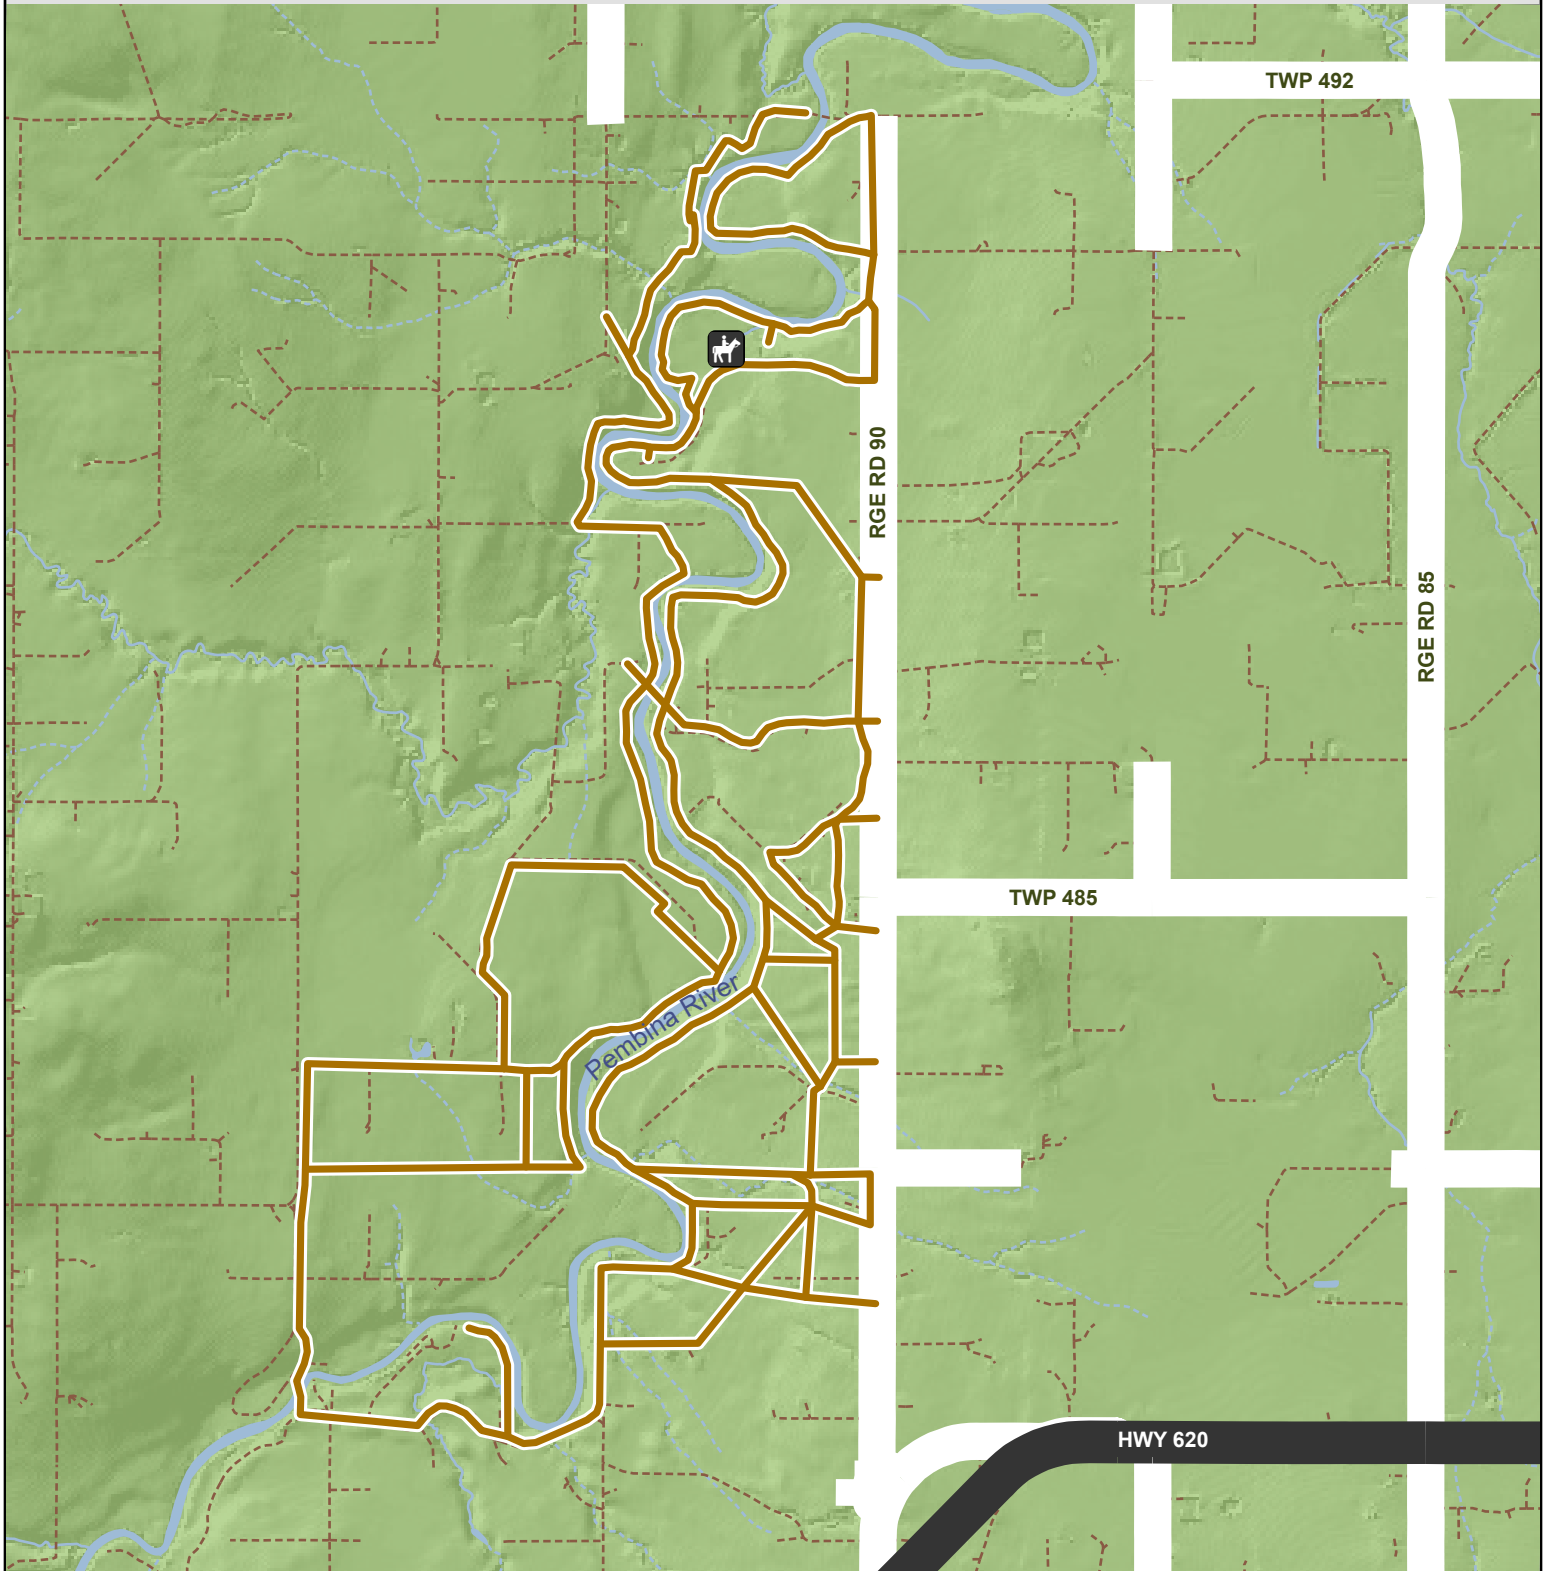

Riverside Horse Trails

(49028 RGE RD 91)

LEGEND

-  Trails
-  Roads
-  Lease Roads