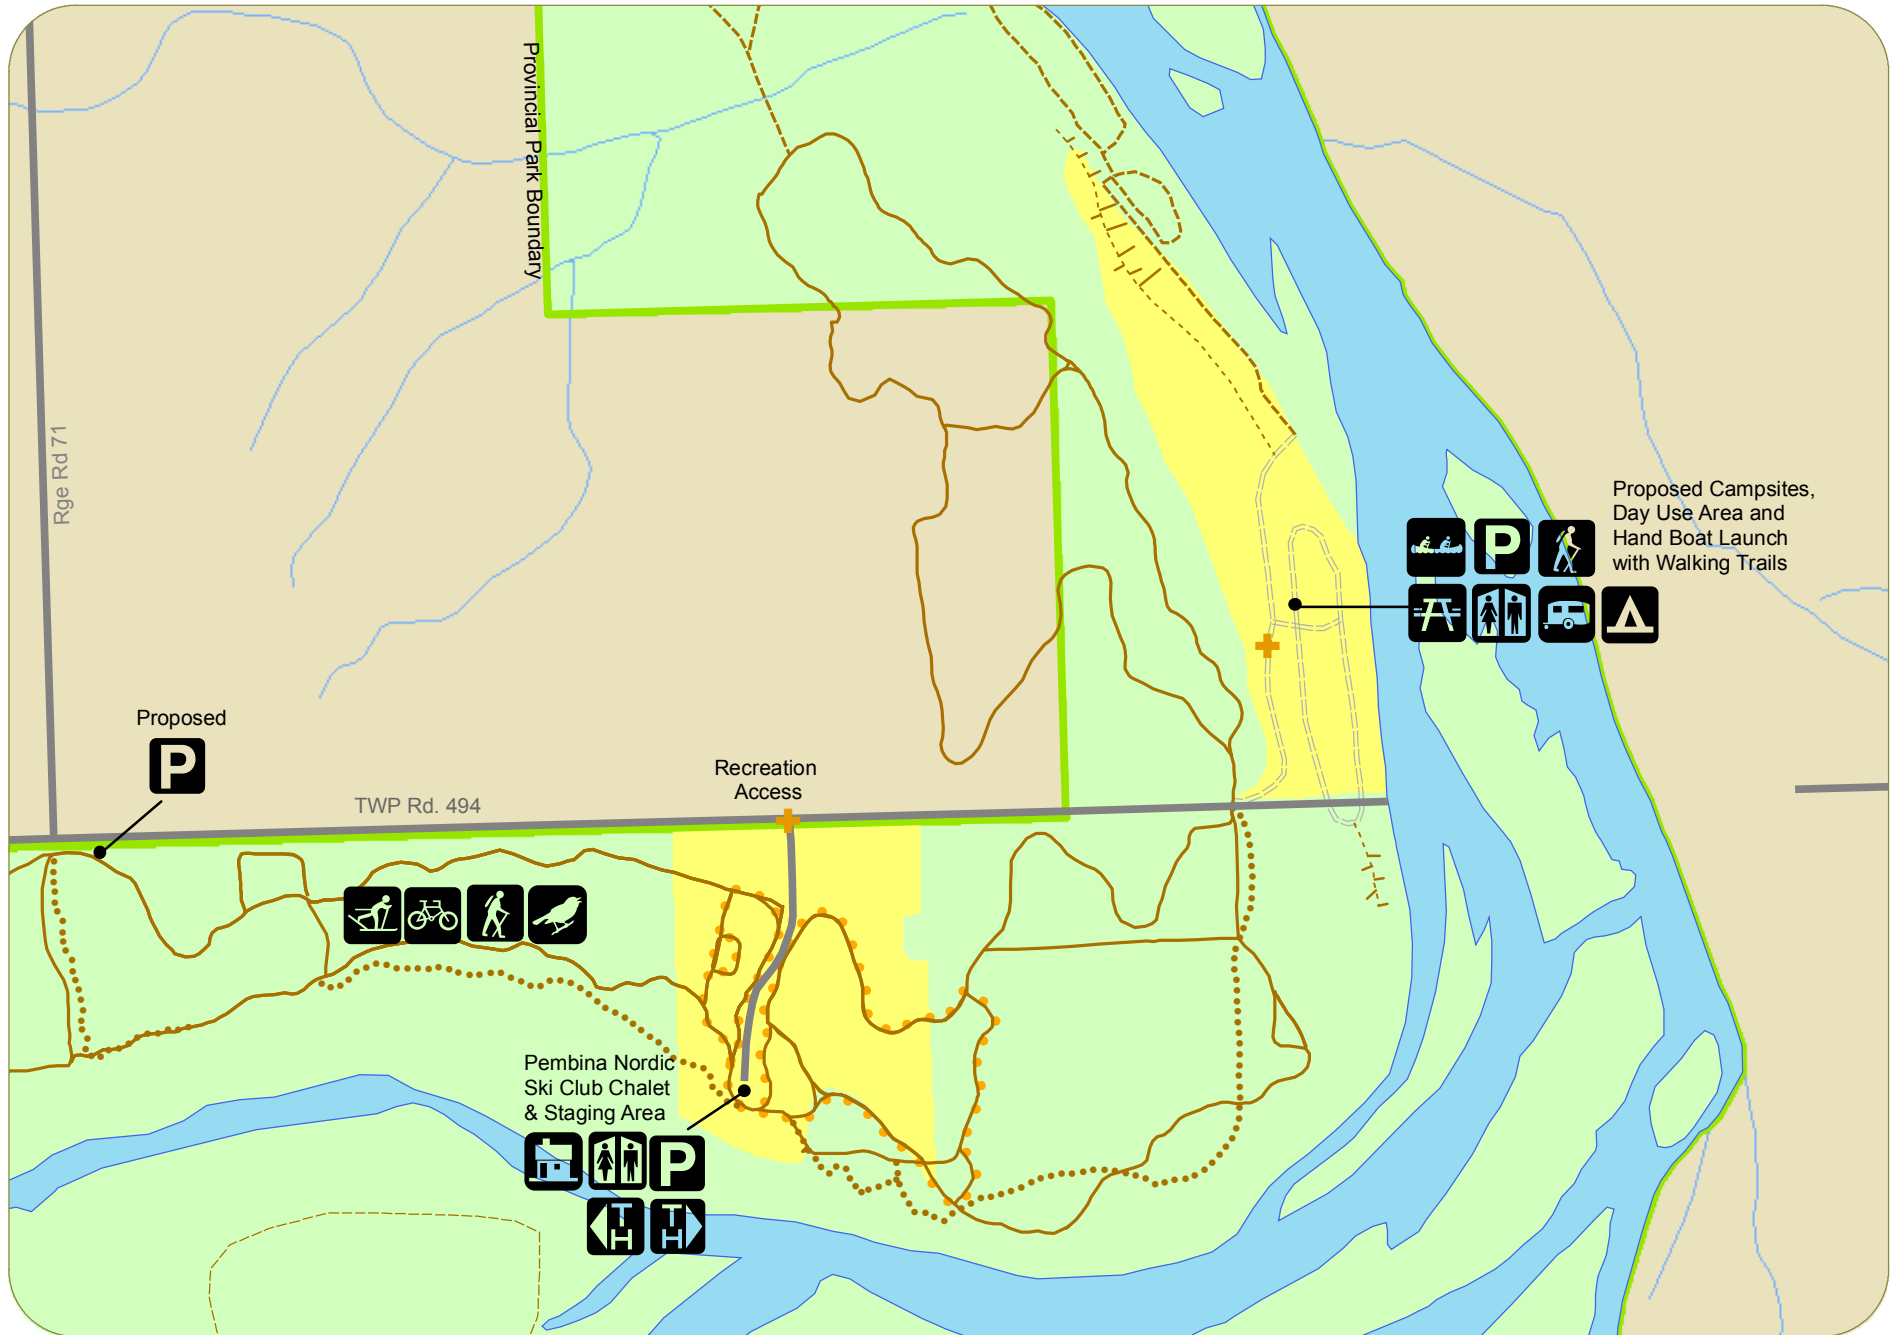

Map 9. Eagle Point Park Trails Association and Pembina Nordic Ski Club - Proposed New and Improved Facilities

Proposed Layout for Walk-In Tent Campsites and Vehicle Access Campsites are a preliminary concept only and subject to further field work and design planning.

Legend

- Main Groomed Trails (Existing)
- - - Main Groomed Trails (Proposed)
- Narrow Trails (Existing)
- Existing Road
- - - Road (Proposed/Improved)
- Yellow shaded area: Visitor Services and Facilities Zone
- Light green shaded area: Eagle Point Provincial Park