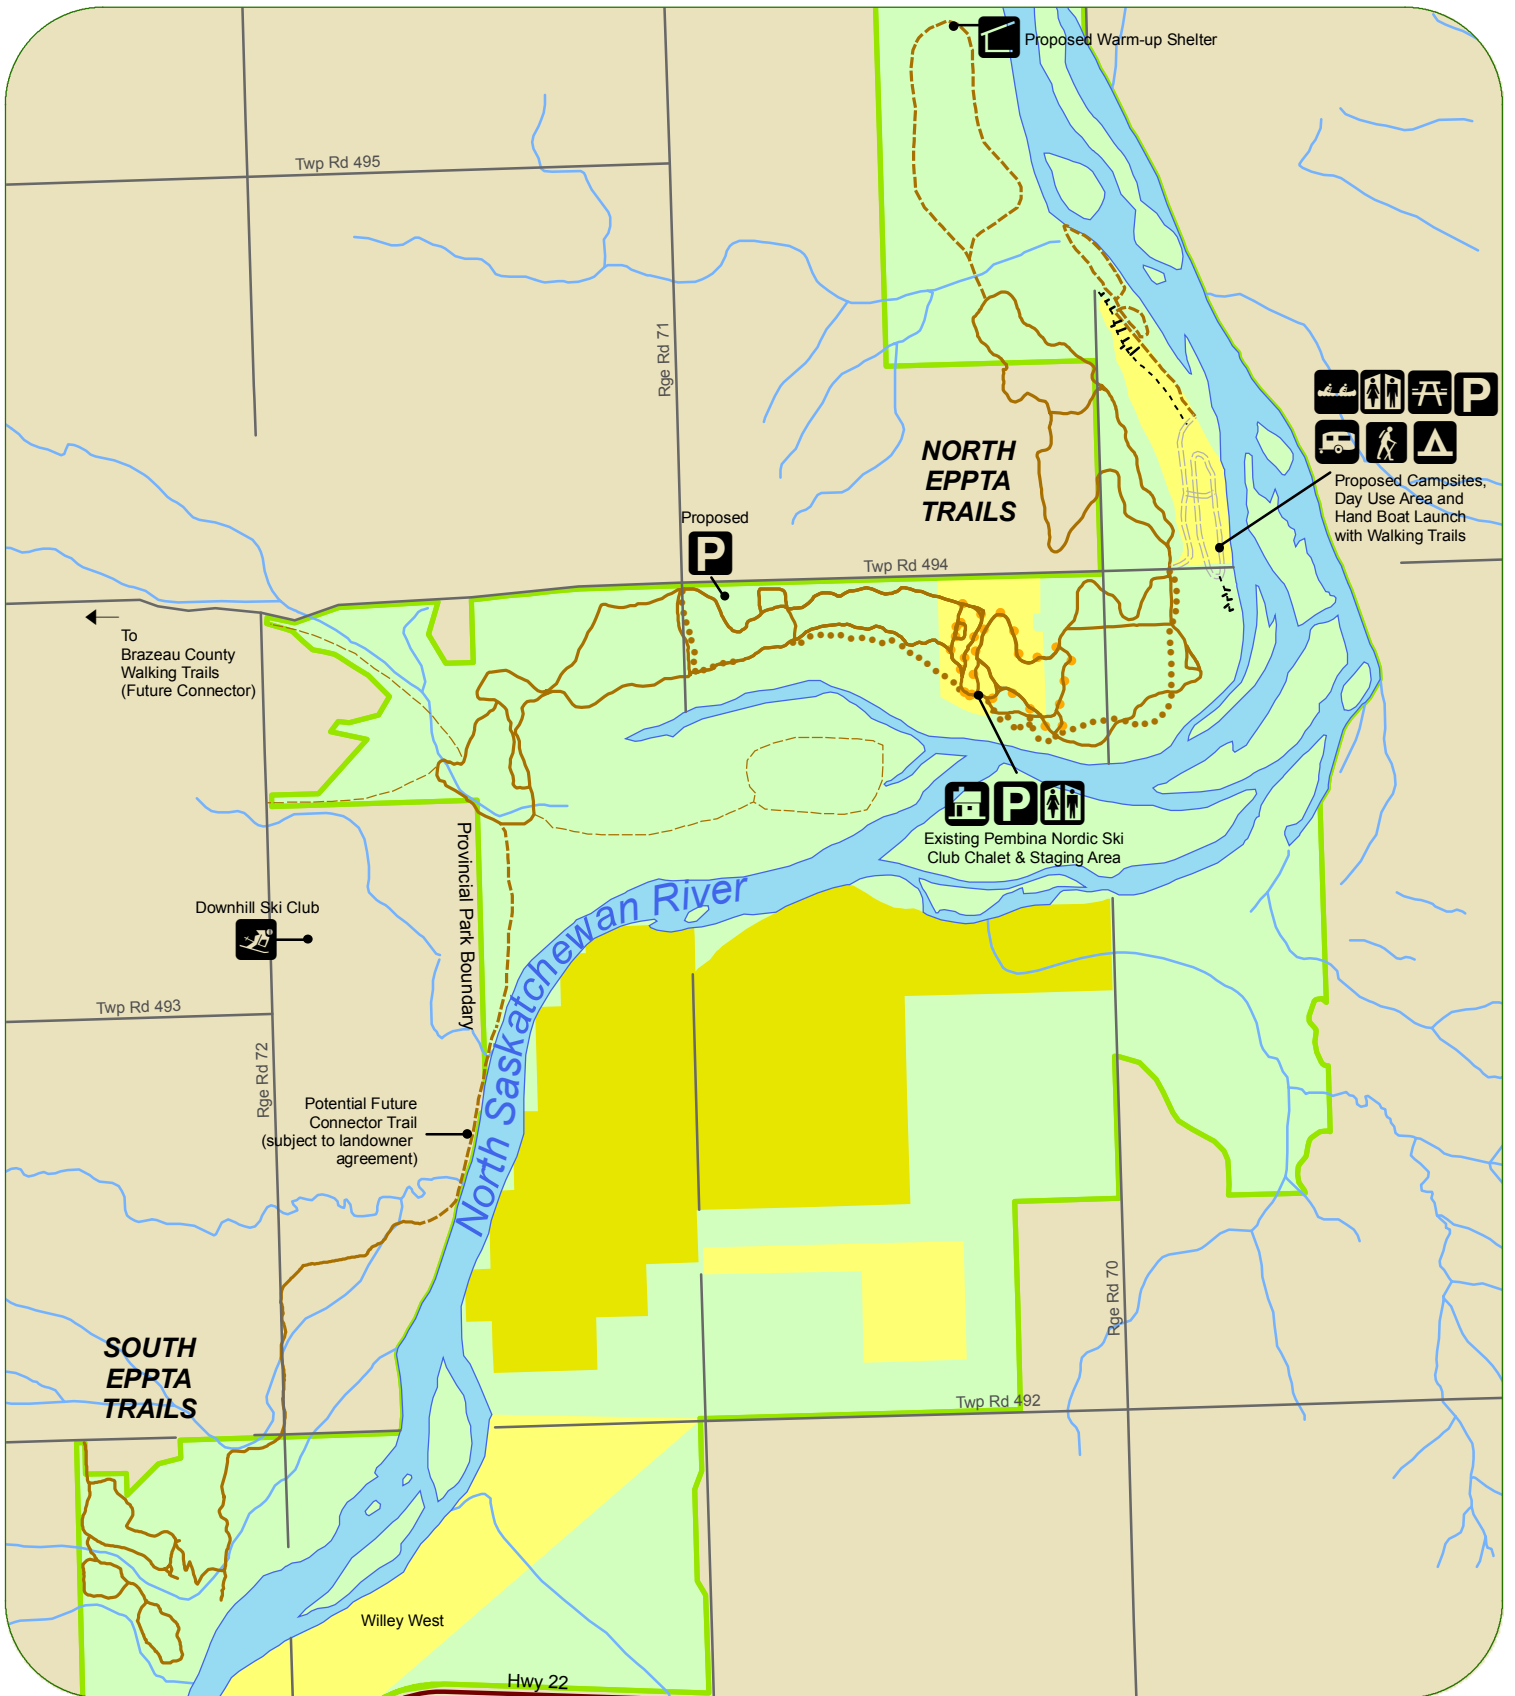

Map 8. Rotary - Pembina Nordic Community Trails and Visitor Facilities

Operated by Eagle Point Park Trails Association in collaboration with Pembina Nordic Ski Club and Alberta Parks

Proposed Layout for Walk-In Tent Campsites and Vehicle Access Campsites are a preliminary concept only and subject to further field work and design planning.

- Narrow Trails (Existing)
- - - - - Narrow Trails (Proposed)
- Main Groomed Trails (Existing)
- - - - - Main Groomed Trails (Proposed)
- Road (Existing)
- - - - - Road (Proposed/Improved)
- Section 7 (Gravel Extraction)
- Visitor Services and Facilities Zone
- Eagle Point Provincial Park