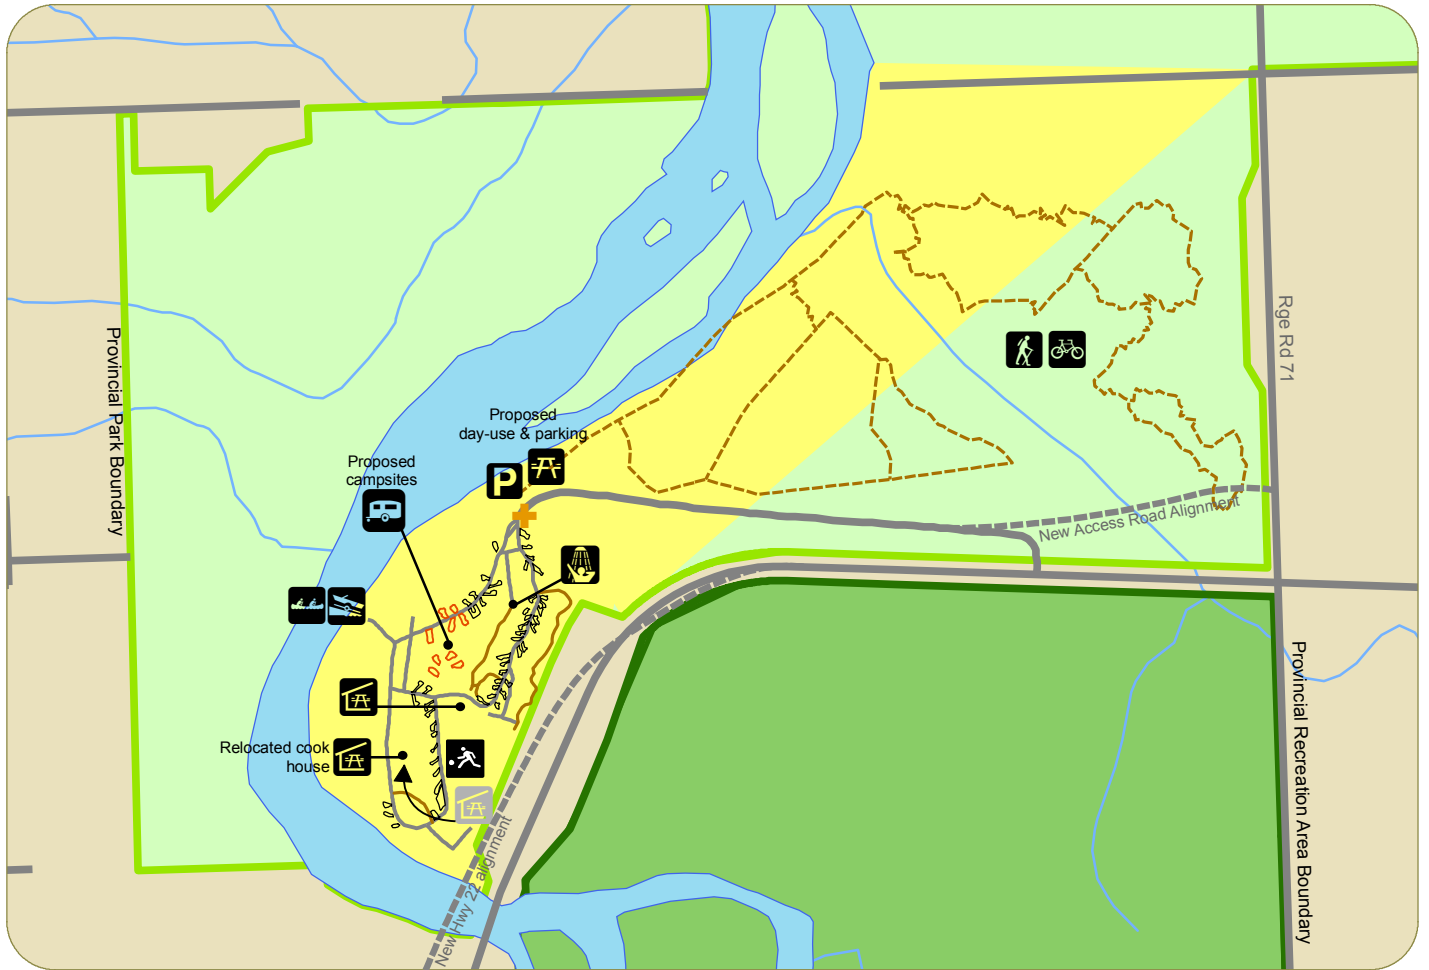

Map 17. Eagle Point Provincial Park - Willey West Campground

- Non-motorized Trail Existing
- - - Non-motorized Trail Proposed
- - - New Road Alignments
- Roads
- Visitor Services and Facilities Zone
- Eagle Point Provincial Park
- Blue Rapids Provincial Recreation Area