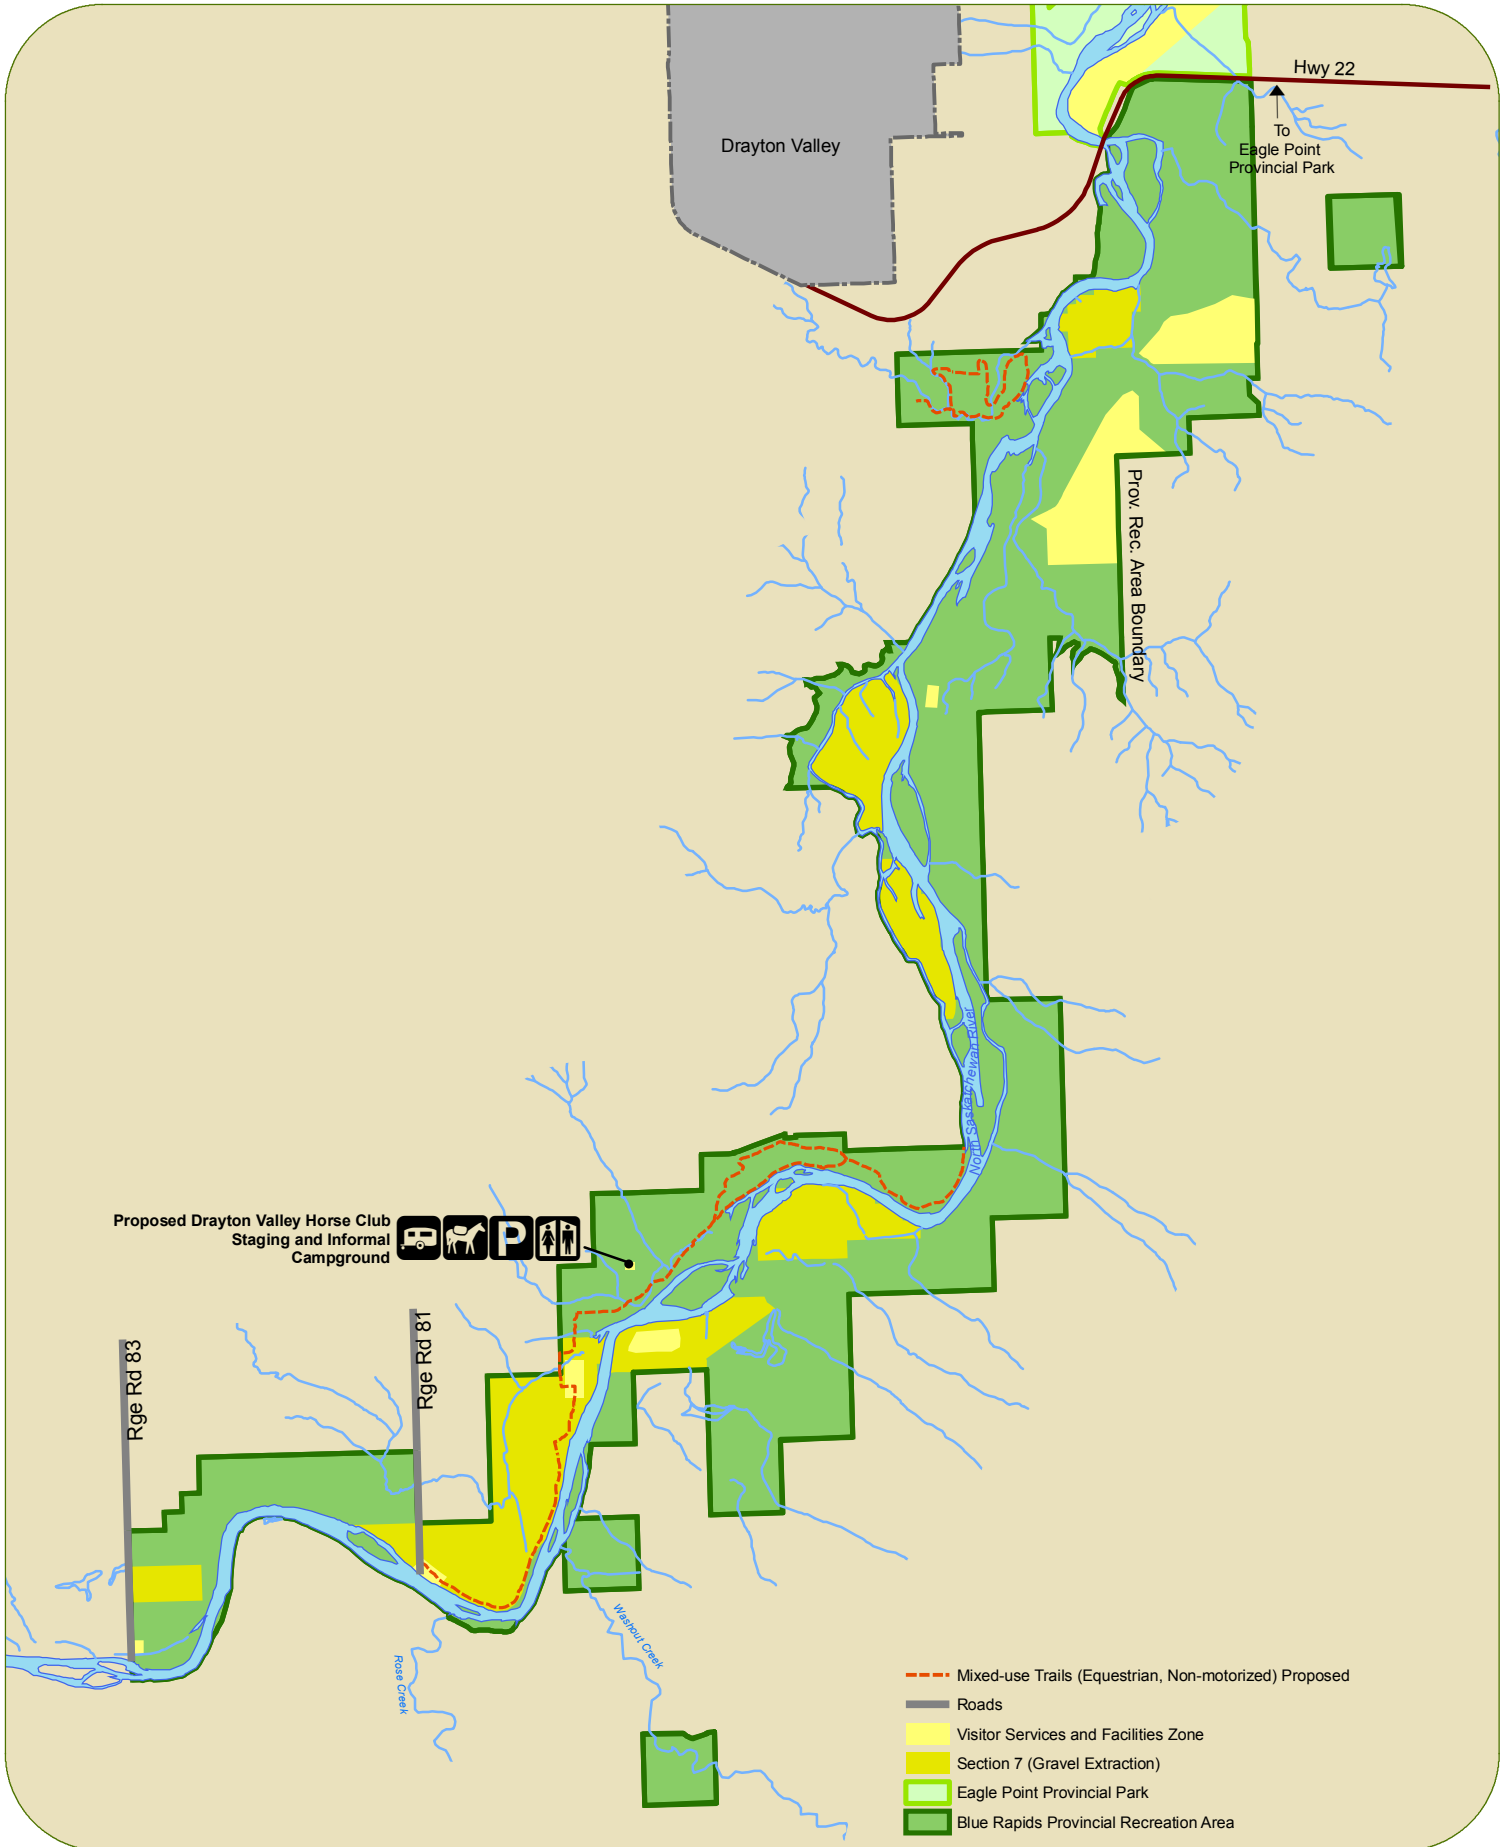

# Map 16. Blue Rapids Provincial Recreation Area - Drayton Valley Horse Club

The indicated layout of horse trails is based upon limited desktop information and should only be considered as illustrative. Additional topographic information and field verifications are needed to develop true conceptual or schematic designs.