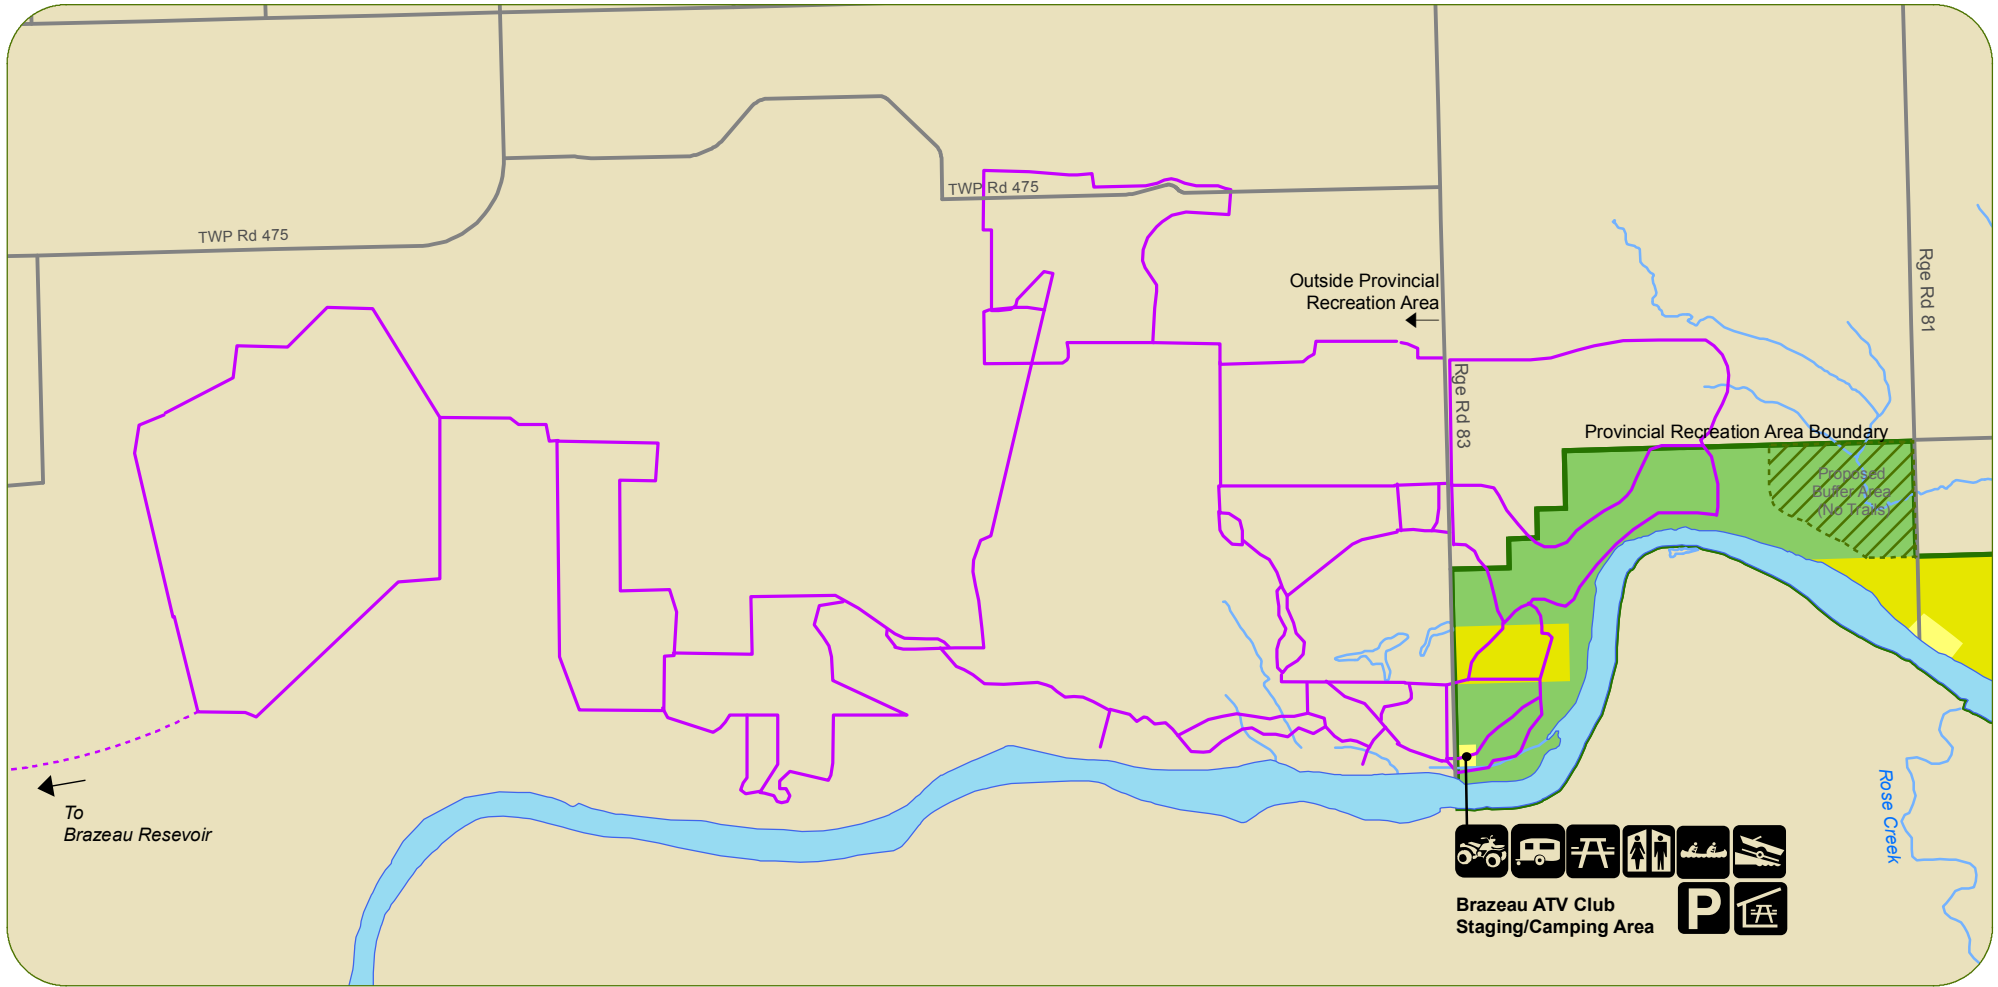

Map 14. Blue Rapids Provincial Recreation Area - Brazeau ATV Club

- - - Motorized Trail - Possible Connector
- Motorized Trail Existing
- Buffer Area (No Trails)
- Visitor Services and Facilities Zone
- Section 7 (Gravel Extraction)
- Blue Rapids Provincial Recreation Area