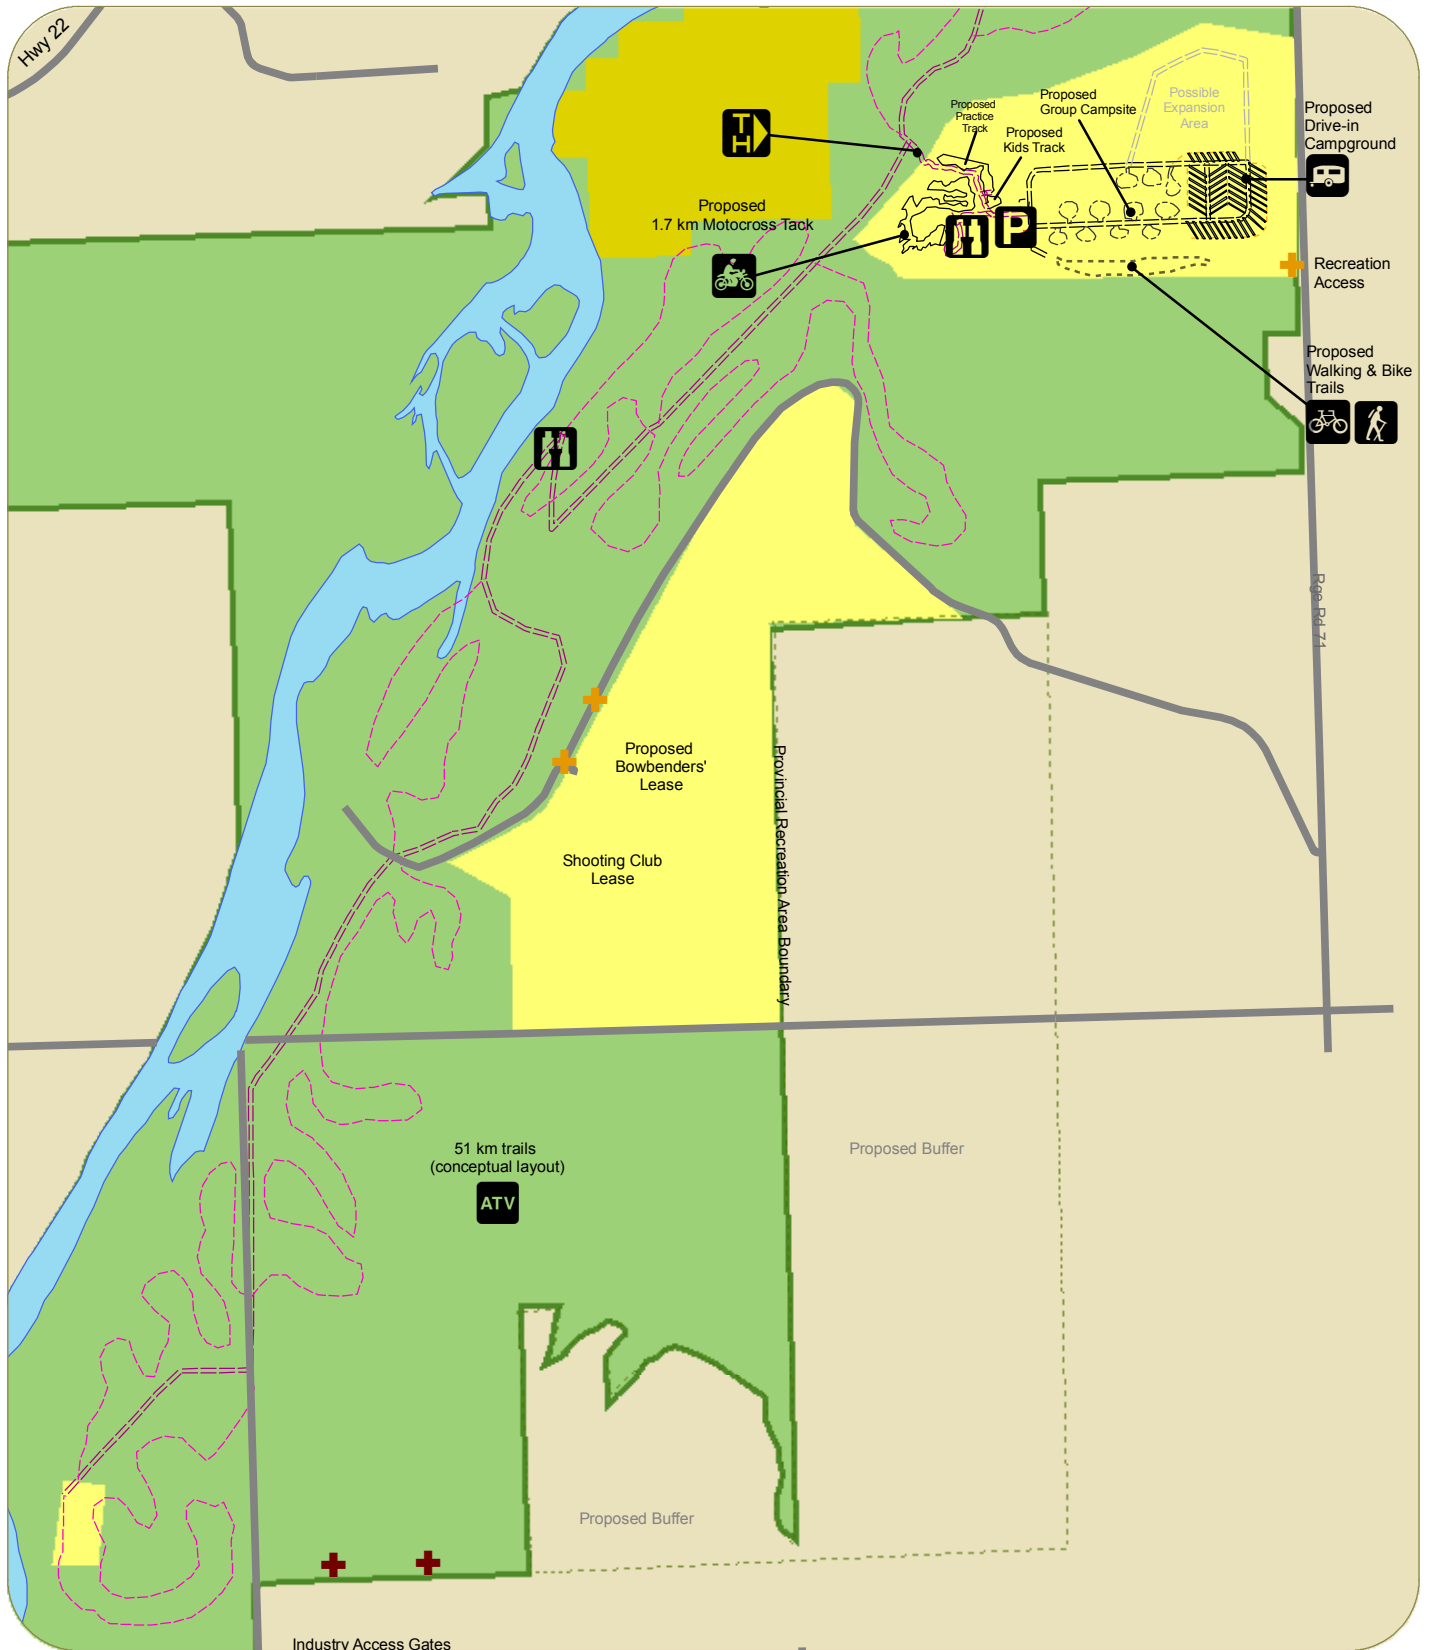

# Map 13. Blue Rapids Provincial Recreation Area - Blue Rapids Motorized Recreation Society (Map 2 of 2)

The indicated layout of the campground, ATV trails and track are based upon limited desktop information and should only be considered as illustrative. Additional topographic information and field verifications are needed to develop true conceptual or schematic designs.

- Proposed Main Trail
- Proposed OHV Trails
- Proposed Tracks
- Visitor Services and Facilities Zone
- Section 7 (Gravel Extraction)
- Eagle Point Provincial Park
- Blue Rapids Provincial Recreation Area