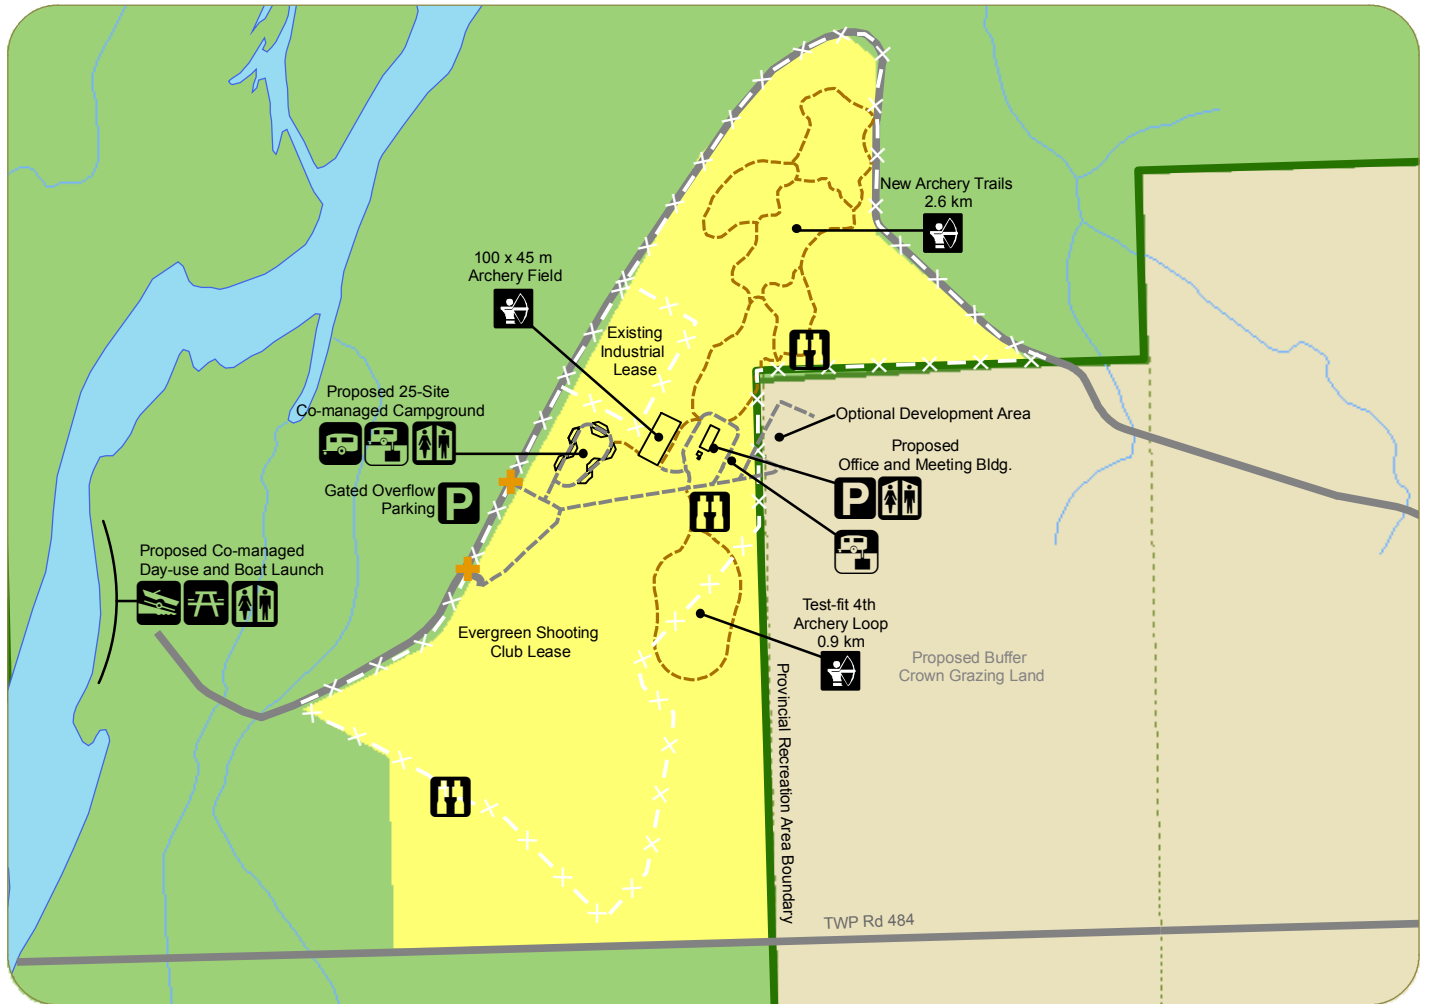

# Map 11. Blue Rapids Provincial Recreation Area - Brazeau Bowbenders' Archery Club

The indicated layout of the 4th archery loop is based upon limited desktop information and should only be considered as illustrative. Additional topographic information and field verifications are needed to develop true conceptual or schematic designs.

- Archery Trails Proposed
- Road
- Proposed New or Improved Road
- Visitor Services and Facilities Zone
- Blue Rapids Provincial Recreation Area