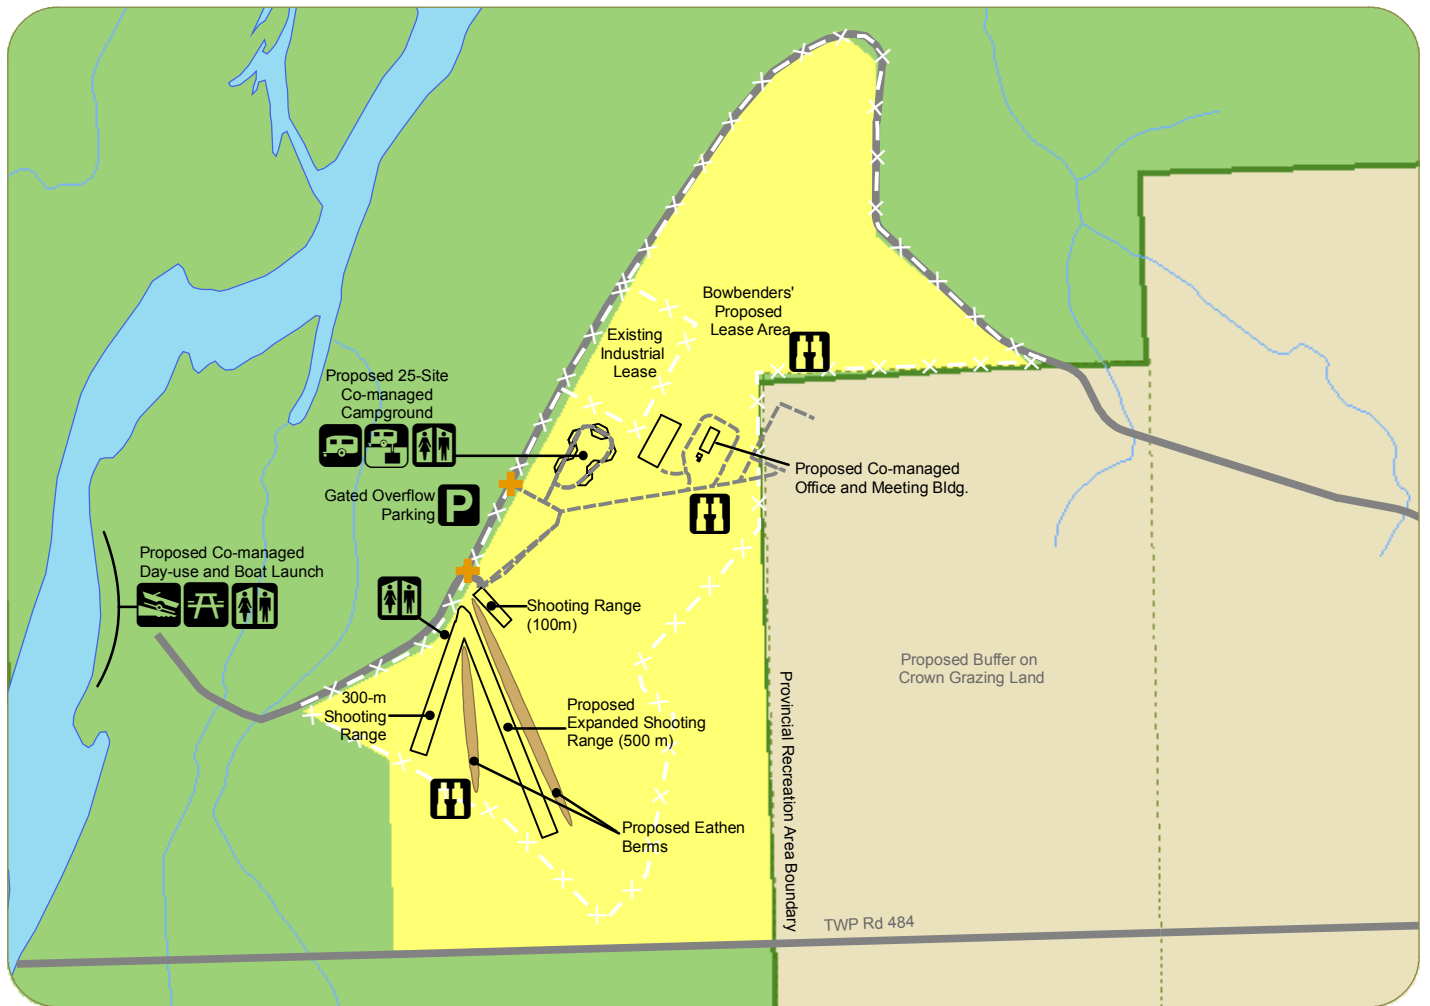

Map 10. Blue Rapids Provincial Recreation Area - Evergreen Shooting Club

- Road
- - - Proposed New or Improved Road
- Yellow box: Visitor Services and Facilities Zone
- Green box: Blue Rapids Provincial Recreation Area